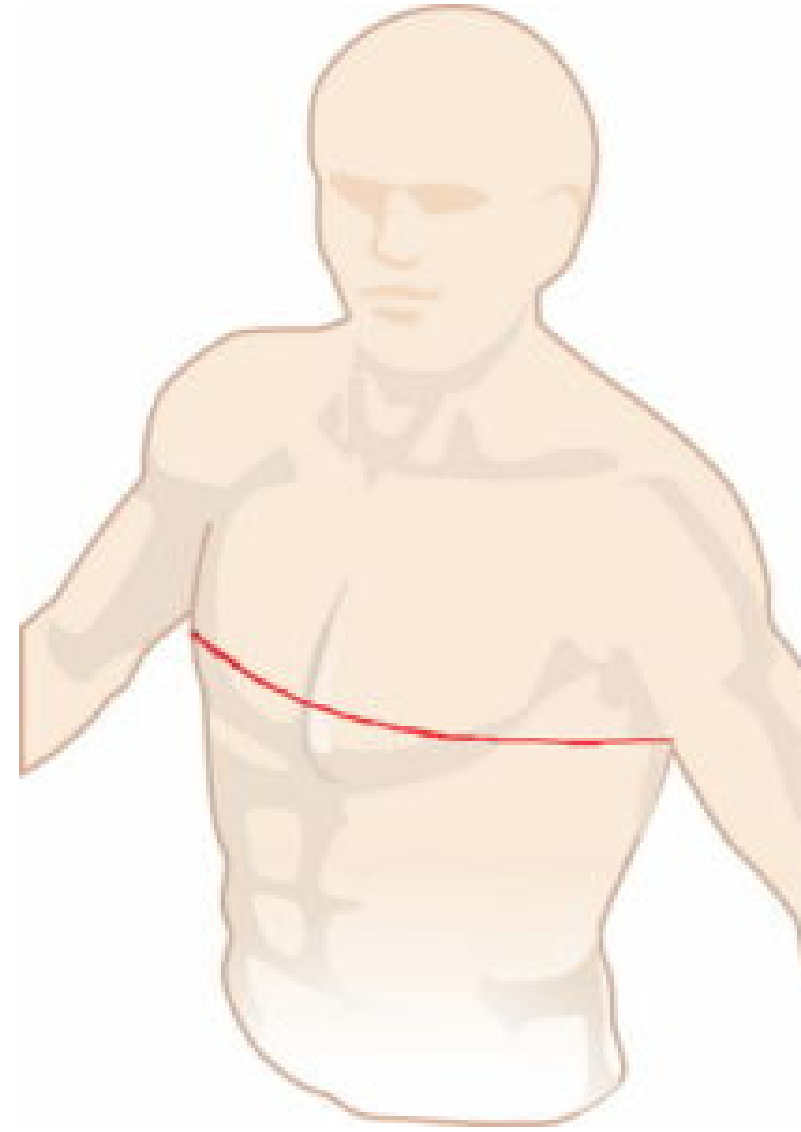

LA Pectus Brace

Size
Chart

The weight range is provided just for reference; sizing should be determined by the girth measurement.

UNIT	SMALL	MEDIUM	LARGE	X-LARGE
Girth (in)	27-30 in	30-33 in	33-35 in	35-37 in
Girth (cms)	68-76 cms	76-84 cms	84-89 cms	89-94 cms
Weight (lbs)	80-100 (lbs)	100-130 (lbs)	130-150 (lbs)	150-165 (lbs)
Weight (kg)	36-45 kg	45-59 kg	59-68 kg	68-75 kg